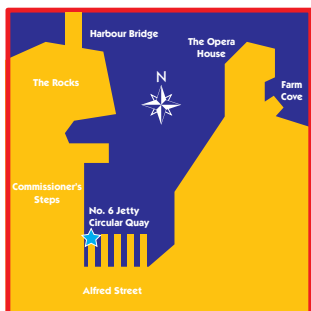

Sydney Harbour 2008 Departures

playbridge

Come cruising around the famous
SYDNEY HARBOUR
aboard the **JOHN CADMAN III**
and enjoy a social game of bridge.
Your choice of duplicate or just
play rubber amongst your own friends.

We depart from

No 6 Jetty - Circular Quay

At 10.15 am SHARP

and return at 3.15 pm

playbridge